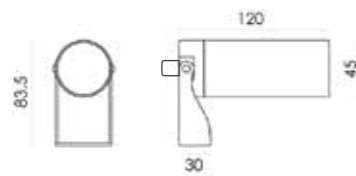

CE	IP65
LED	RG1
CRI 80	Driver on/off incl.
L80 B10	Mac Adam 3
50000H	⚡

RAGGIO SPOT

Z. COLOR	antracite / anthracite - 06	
	bianco raggrinzante/rough white - 32	
	grigio chiaro opaco/clear matt grey - 37	
	corten/corten - 39	

D.
18°
1

36°
2

60°
3

CRI80
5

4000K
7

3000K
8

COD. ON/OFF	W	K	LM	FASCIO / BEAM
LAA.5107. D 5 7. Z	7W/230V LED	4000	840	18°/36°/60°
LAA.5107. D 5 8. Z	7W/230V LED	3000	793	18°/36°/60°

ACCESSORI / ACCESSORIES