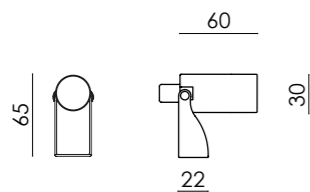

D. 15° 1

60° 2

10°x45° 3

CRI90 6

4000K 7

3000K 8

COD. ON/OFF	W	K	LM	DRIVER	FASCIO / BEAM
LAA.5105. D 6 7. Z	3W/24V LED	4000	360	escluso/exluded	15°/60°/10°x45°
LAA.5105. D 6 8. Z	3W/24V LED	3000	339	escluso/exluded	15°/60°/10°x45°