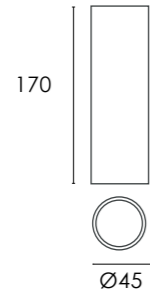

D.
18°
1

36°
2

60°
3

CRI90
6

4000K
7

3000K
8

COD. ON/OFF	W	K	LM	FASCIO / BEAM
LAA.5120. D 6 7. Z	7W/230V LED	4000	840	18°/36°/60°
LAA.5120. D 6 8. Z	7W/230V LED	3000	793	18°/36°/60°

Via Goldoni 48/50
20090 Trezzano S/N
Milano, Italy
Tel. +39 - 0248405581
www.civic.it