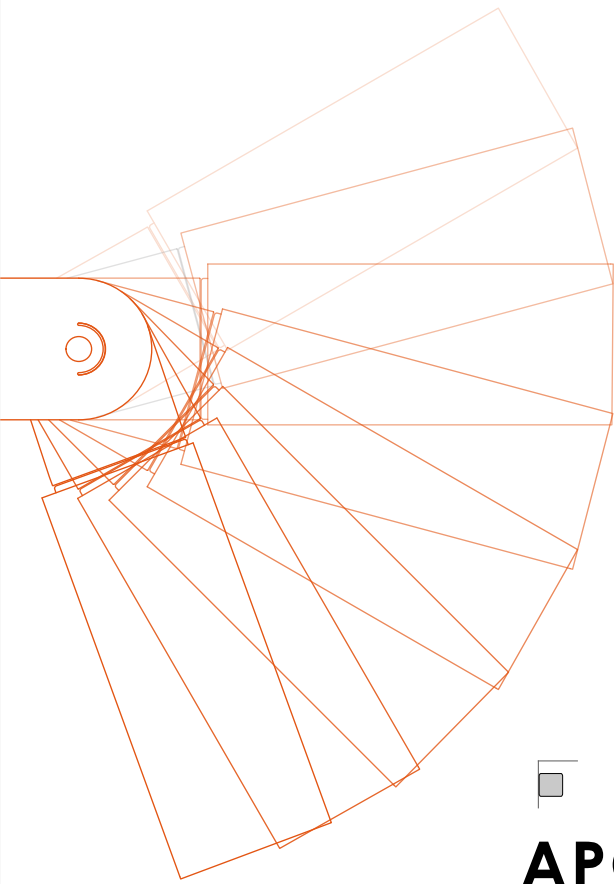

APOLLO XS PROIETTORE

Proiettore orientabile con struttura in fusione di alluminio, staffa in acciaio inox. Verniciatura a polveri epossipoliestere. Vetro temperato sabbato. Led Tono luce bianco 4000K o 3000K. Potenza 6W/230V.

Adjustable projector with the structure in die cast aluminium, Stainless steel bracket. Epoxy powder coating. Sanded tempered glass. Led 4000K or 3000K White light tone. Power 6W/230V.