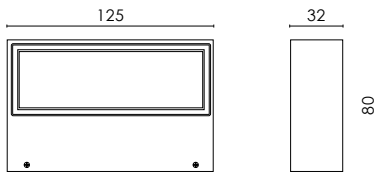

COD. ON/OFF	W	LM	EMISSIONE/EMISSION
MTA.5481. D 5 Y. Z	6W/230V LED	720/680	diretta/direct
MTA.5482. D 5 Y. Z	12W/230V LED	1440/1360	diretta+indiretta/direct+indirect