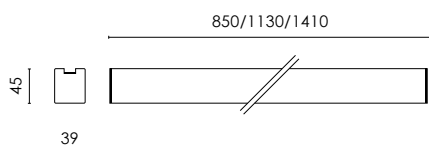

COD. ON/OFF	L.MM	W	LM
TNR.3102. 0 6 Y. Z	850	21W/230V LED	2930/2860/2700
TNR.3103. 0 6 Y. Z	1130	28W/230V LED	3920/3820/3620
TNR.3104. 0 6 Y. Z	1410	35W/230V LED	4910/4780/4540