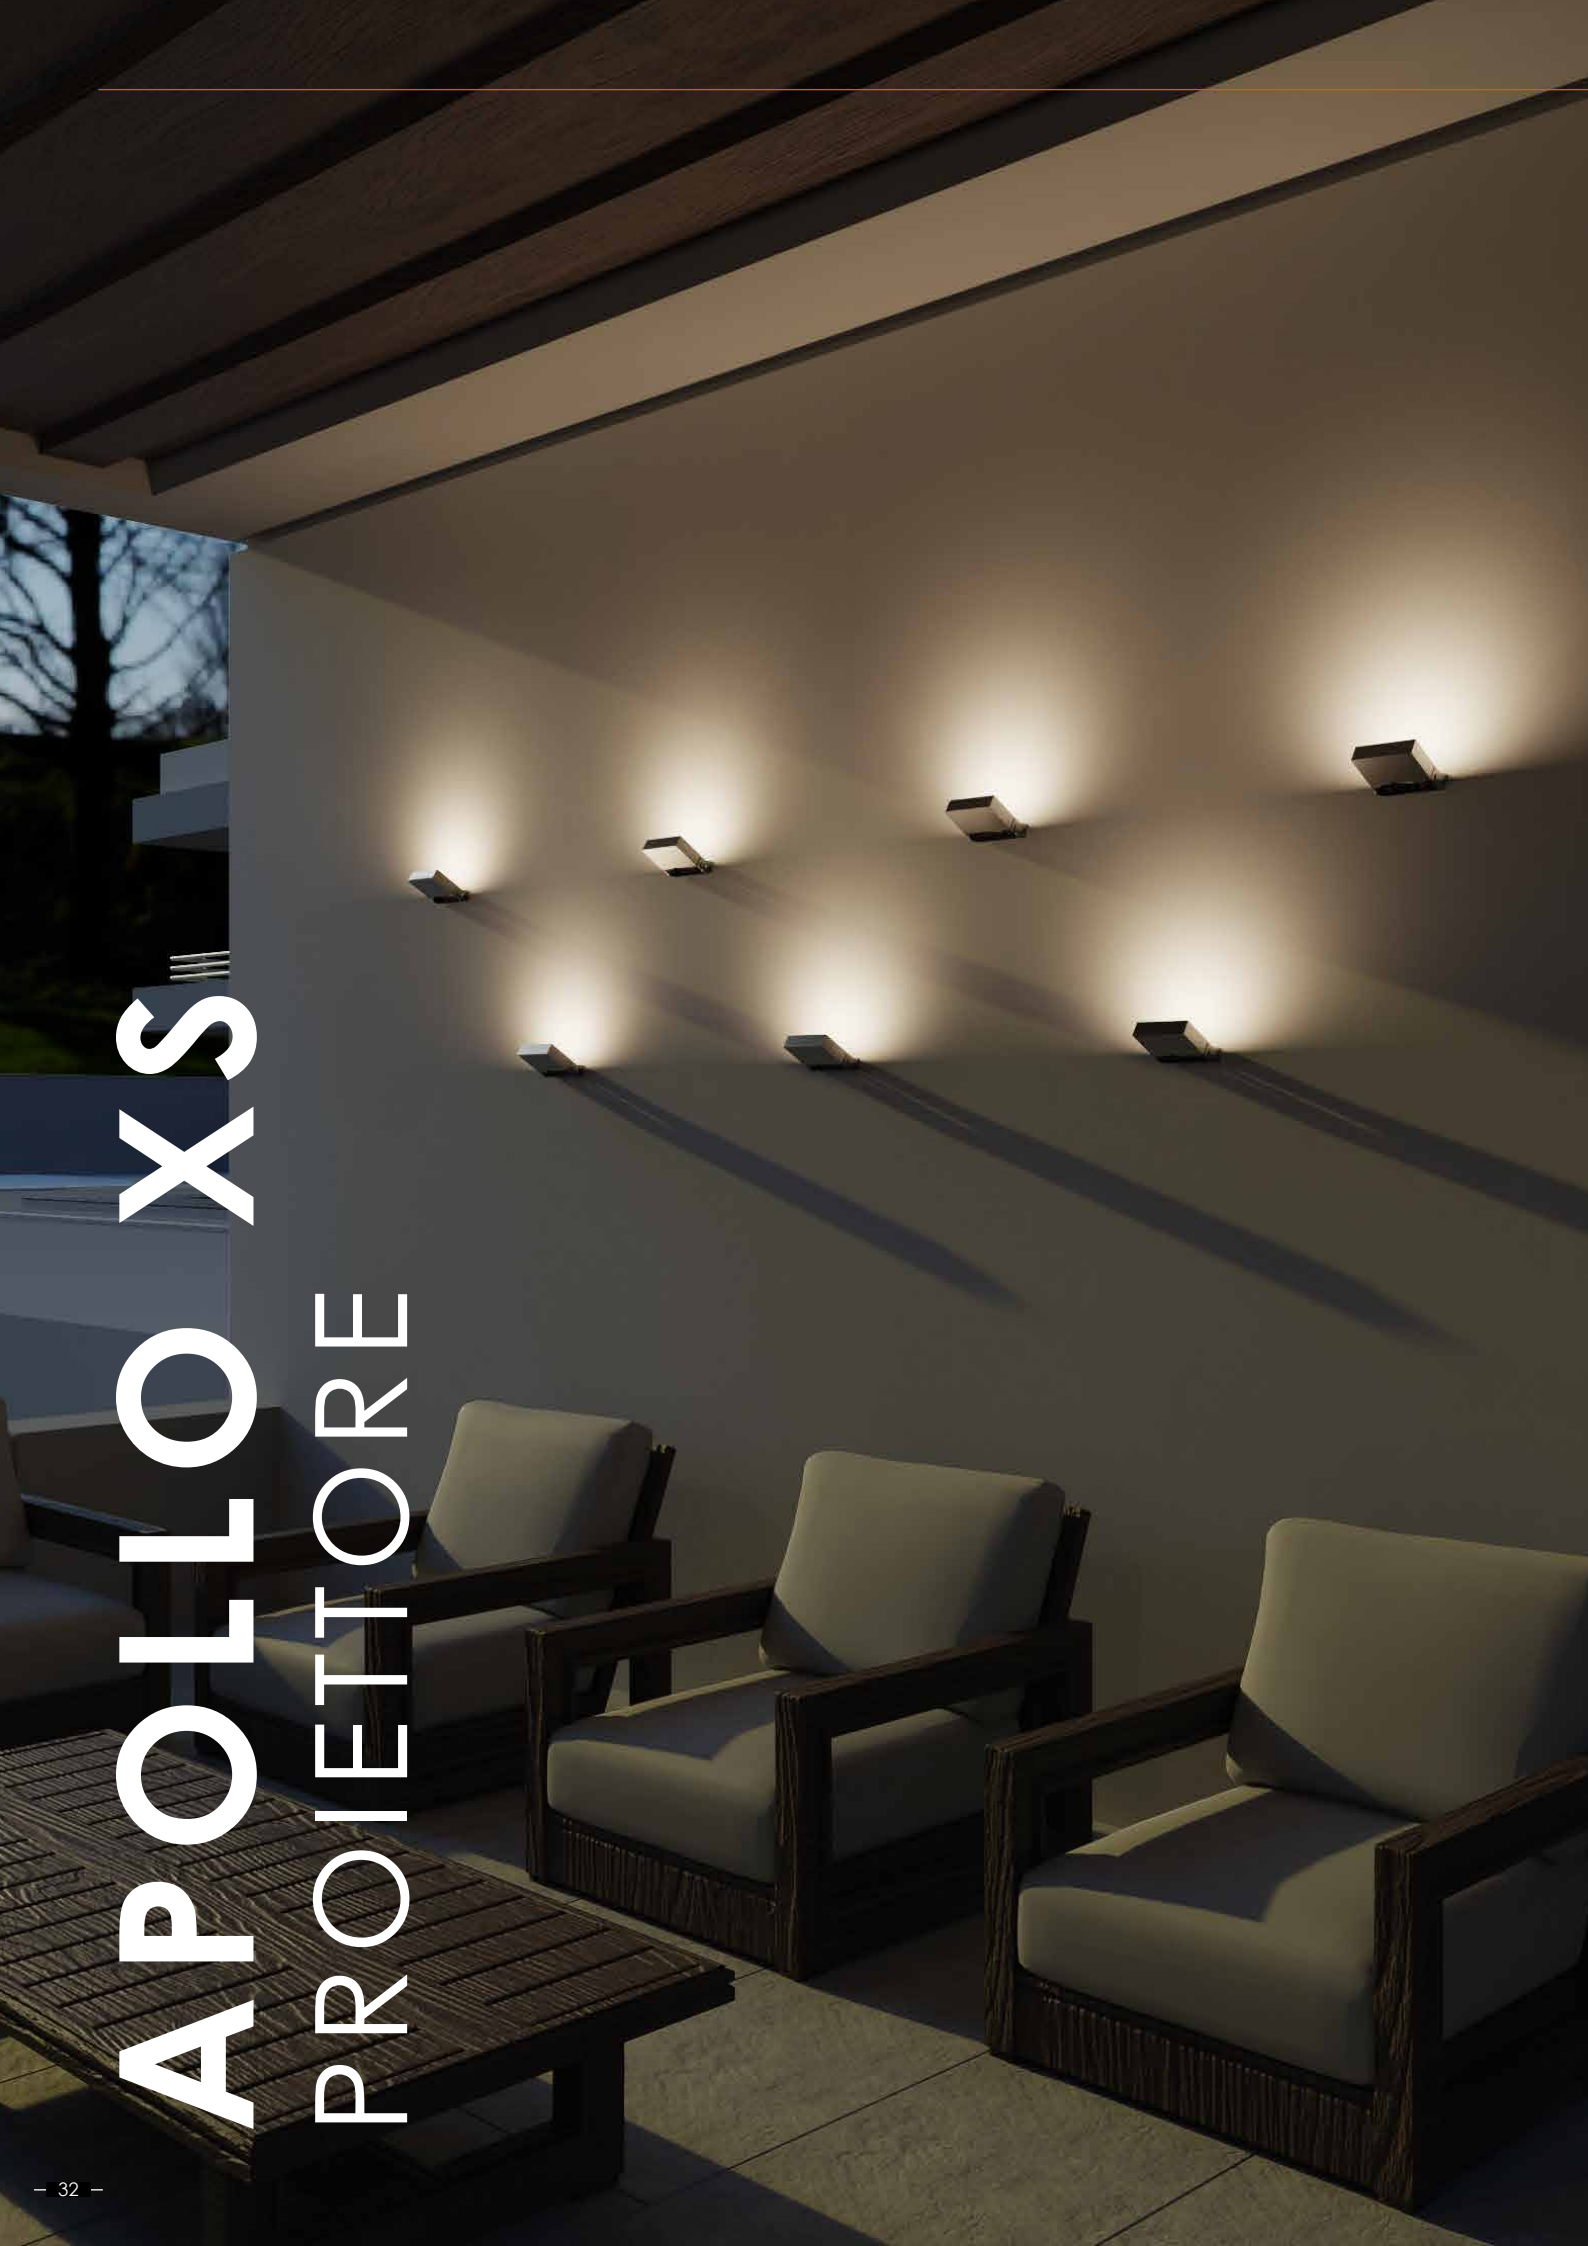

APOLLOXS

PROIETTORE