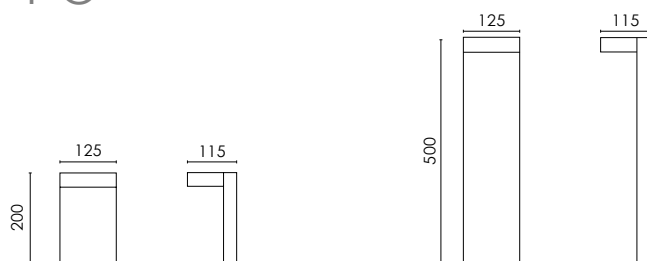

APOLLO XS

PALETTO

D.
SABBIATO
SANDED **1**

CR180
5

Y.
4000K
7

3000K
8

Z.
COLOR

- Antracite / Anthracite - **06**
- Bianco ragg. / Rough white - **32**
- Nero ragg. / Rough black - **33**
- Grigio chiaro / Clear grey - **37**
- Custom - **99**

COD. ON/OFF	H.MM	W	LM	EMISSIONE/EMISSION
MTA.5473. D 5 Y. Z	200	6W/230V LED	720/680	diretta/direct
MTA.5474. D 5 Y. Z	500	6W/230V LED	720/680	diretta/direct

ACCESSORI / ACCESSORIES

MTA.TF2
Tirafondi per muratura.
Pole fixing bolts.