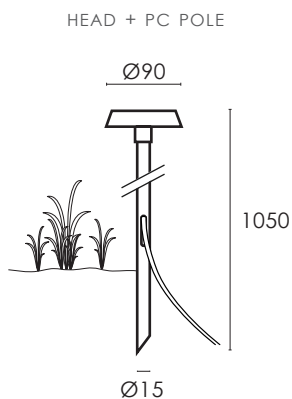

COD.ON/OFF	H.MM	W	LM	STELO/POLE
HEAD + PC POLE				
MTY.7250.D 5 Y. Z	1050	5W/230V LED	615/615/523	opal / transparent
MTY.7254.D 5 Y. Z	1050	5W/24V LED	615/615/523	opal / transparent
HEAD				
MTY.7223.0 5 Y. Z	40	5W/230V LED	615/615/523	excluded
MTY.7224.0 5 Y. Z	40	5W/24V LED	615/615/523	excluded

ACCESSORI / ACCESSORIES

MTY.ST.029.Z
Stelo inox verniciato H 290 mm.
Painted stainless steel pole H 290 mm.

MTY.ST.084.Z
Stelo inox verniciato H 840 mm.
Painted stainless steel pole H 840 mm.

MTY.ST.115.Z
Stelo inox verniciato H 1150 mm.
Painted stainless steel pole H 1150 mm.

LAA.SP
Picchetto inox.
Stainless steel spike.

MTY.CM
Cassaforma mini/micro tebe.
Mini/micro tebe recessed box.

AAA.CN2
Connettore IP68, 2 vie.
IP68 waterproof connector, 2 ways.

AAA.TRSL08
Driver 30 W, IP20, per soluzione a 24V
Driver 30 W, IP20, for the 24V solution.

AAA.TRSL13
Driver 70 W, IP67 per soluzione a 24V
Driver 70 W, IP67 for the 24V solution.