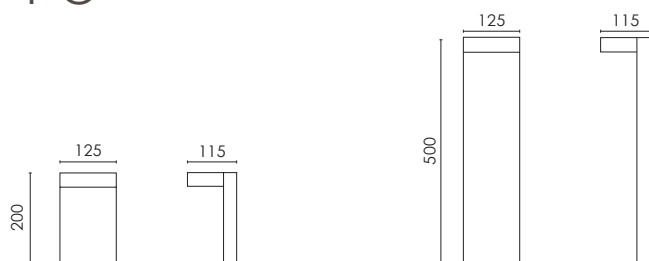

APOLLO XS PALETTO

D.
SABBIATO
SANDED 1

CR180
5

Y.
4000K
7

3000K
8

Z.
COLOR

- Antracite / Anthracite - 06
- Bianco ragg. / Rough white - 32
- Nero ragg. / Rough black - 33
- Grigio chiaro / Clear grey - 37
- Custom - 99

COD. ON/OFF	H.MM	W	LM	EMISSIONE/EMISSION
MTA.5473. D 5 Y. Z	200	6W/230V LED	720/680	diretta/direct
MTA.5474. D 5 Y. Z	500	6W/230V LED	720/680	diretta/direct

ACCESSORI / ACCESSORIES

MTA.TF2
Tirafondi per muratura.
Pole fixing bolts.