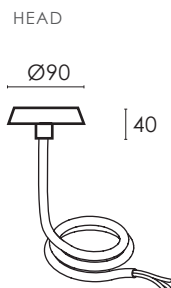

COD.ON/OFF	H.MM	W	LM	STELO/POLE
HEAD + PC POLE				
MTY.7250.D 5 Y. Z	1050	5W/230V LED	615/615/523	opal / transparent
MTY.7254.D 5 Y. Z	1050	5W/24V LED	615/615/523	opal / transparent
HEAD				
MTY.7223.0 5 Y. Z	40	5W/230V LED	615/615/523	excluded
MTY.7224.0 5 Y. Z	40	5W/24V LED	615/615/523	excluded