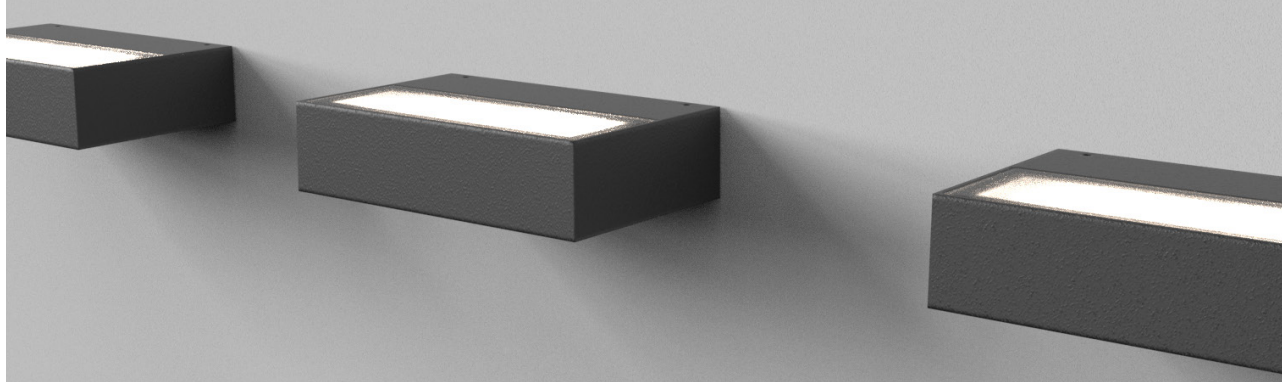

CE	IP65
LED	RG1
CRI 80	Mac Adam 3
L80 B10	
50000H	Driver on/off incl.

APOLLO XS

Z.
COLOR

- Antracite / Anthracite - **06**
- Bianco ragg. / Rough white - **32**
- Nero ragg. / Rough black - **33**
- Grigio chiaro / Clear grey - **37**
- Custom - **99**

D.
SABBIATO
SANDED
1

CR180
5

Y.
4000K
7

3000K
8