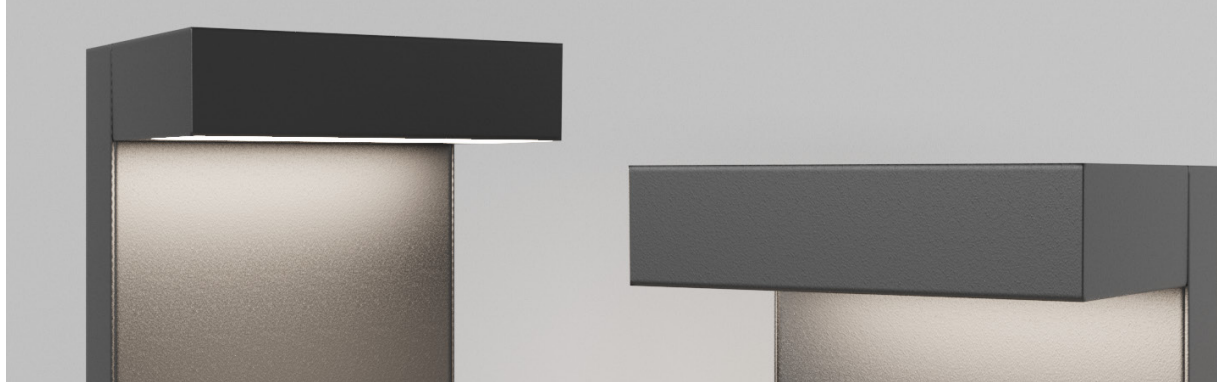

CE	IP65
LED	RG1
CRI 80	Mac Adam 3
L80 B10	
50000H	Driver on/off incl.