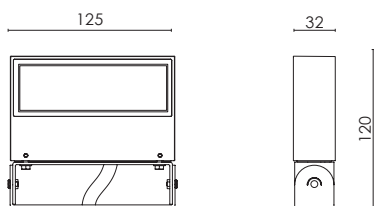

APOLLO XS

PROIETTORE

D.
SABBIATO
SANDED 1

CR180
5

Y.
4000K
7

3000K
8

Z.
COLOR

- Antracite / Anthracite - 06
- Bianco ragg. / Rough white - 32
- Nero ragg. / Rough black - 33
- Grigio chiaro / Clear grey - 37
- Custom - 99

COD. ON/OFF	W	LM	EMISSIONE/EMISSION
MTA.5497. D 5 Y. Z	6W/230V LED	720/680	diretta/direct

ACCESSORI / ACCESSORIES

MTA.SP
Picchetto Inox.
Inox Spike.

AAA.CN2
Connettore IP68, 2 vie.
IP68 waterproof connector, 2 way.

AAA.CN3
Connettore IP68, 3 vie.
IP68 waterproof connector, 3 way.

AAA.CN4
Connettore IP68, 4 vie.
IP68 waterproof connector, 4 way.