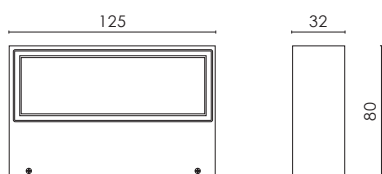

COD. ON/OFF	W	LM	EMISSIONE/EMISSION
MTA.5481. D 5 Y. Z	6W/230V LED	720/680	diretta/direct
MTA.5482. D 5 Y. Z	12W/230V LED	1440/1360	diretta+indiretta/direct+indirect