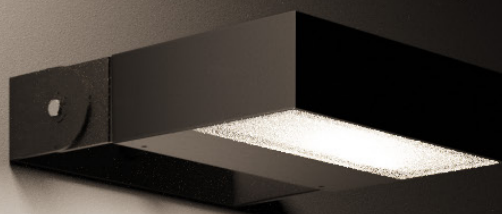

APOLLO XS

PROIETTORE

La famiglia Apollo diventa "più piccola" con la nuova versione XS. Prestazioni e semplicità sono le caratteristiche principali della Collezione Apollo che ora, grazie alle dimensioni compatte di Apollo XS, è diventata ancora più versatile. Apparecchio adatto a diversi ambienti, dagli spazi domestici ai grandi spazi architettonici, ideale per illuminare pareti e percorsi esterni

The Apollo family becomes "smaller" with the new XS version. Performance and simplicity are the main characteristics of Apollo Collection that now, thanks to the compact dimensions of Apollo XS, has become even more versatile. Luminaire suitable for different environments, from domestic to large architectural spaces, ideal for lighting outdoor walls and paths.