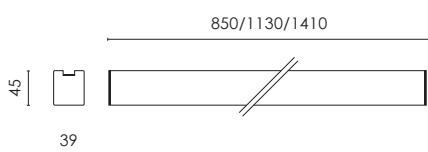

COD. ON/OFF	L.MM	W	LM
TNR.3102. 0 6 Y. Z	850	21W/230V LED	2930/2860/2700
TNR.3103. 0 6 Y. Z	1130	28W/230V LED	3920/3820/3620
TNR.3104. 0 6 Y. Z	1410	35W/230V LED	4910/4780/4540