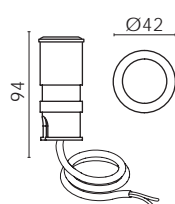

- **D.** OPTIC 15° **1**
- OPTIC 60° **2**
- CRI90 **6**
- **Y.** 4000K **7**
- 3000K **8**
- 2700K **9**

COD. ON/OFF

W

LM

DRIVER

LAA.5111. **D 6 Y**

2W/24V

209/180/172

escluso/excluded