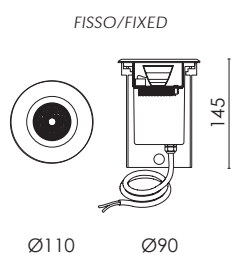

COD. ON/OFF

W

LM

DRIVER

FISSO/FIXED

DEO.6502. D X Y
DEO.35FGU

9W/230V LED
20W/230V GU10 lampada esclusa/lamp excluded

890/840/770

incorporato/built-in

ORIENTABILE/ADJUSTABLE

DEO.6503. D X Y
DEO.35MGU

9W/230V LED
20W/230V GU10 lampada esclusa/lamp excluded

890/840/770

incorporato/built-in

FISSO/FIXED RGBW

FASCIO/BEAM 25°

DEO.6502.299

6W/24V RGBW

395

escluso/excluded