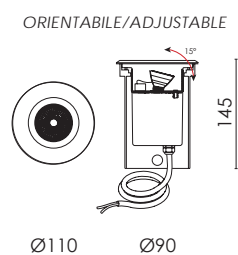

COD. ON/OFF

W

LM

DRIVER

FISSO/FIXED

DEO.6502. D X Y
DEO.35FGU

9W/230V LED
20W/230V GU10 lampada esclusa/lamp excluded

890/840/770

incorporato/built-in

ORIENTABILE/ADJUSTABLE

DEO.6503. D X Y
DEO.35MGU

9W/230V LED
20W/230V GU10 lampada esclusa/lamp excluded

890/840/770

incorporato/built-in

FISSO/FIXED RGBW

FASCIO/BEAM 25°

DEO.6502.299

6W/24V RGBW

395

escluso/excluded