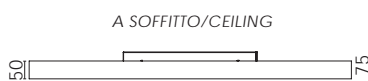

CRI90
6

COD. ON/OFF

D.MM

W

LM

Y.
4000K
7

MNU.5625. 1 X Y. Z

560

60W/230V LED

8500/8300/8240

MNU.5626. 1 X Y. Z

840

124W/230V LED

17000/16600/16480

MNU.5627. 1 X Y. Z

1120

198W/230V LED

27300/27000/26910

3000K
8

2700K
9

DIM
A2