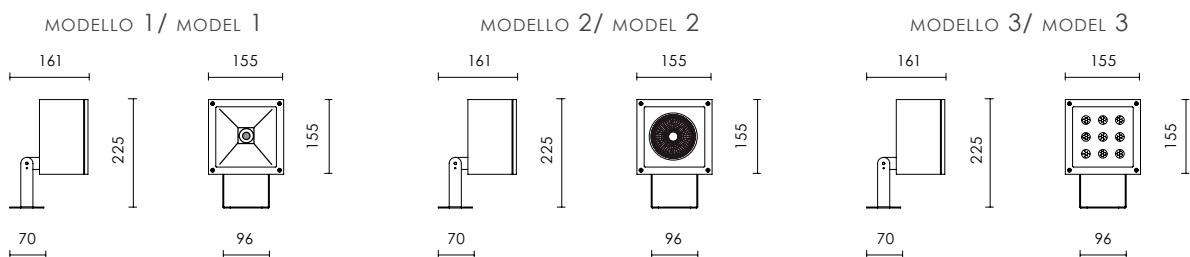

COD. ON/OFF	W	LM	FASCIO / BEAM	DIFFUSORE/ DIFFUSER
MODELLO 1/ MODEL 1				
MTP.5451. 0 X Y. Z	12,5W/230V LED	2650/2540	60°	trasparente/transparent
MTP.5451. 1 X Y. Z	12,5W/230V LED	2650/2540	60°	satinato/satin
MODELLO 2/ MODEL 2				
MTP.5453. 1 X Y. Z	12,5W/230V LED	2650/2540	13°	trasparente/transparent
MTP.5453. 2 X Y. Z	12,5W/230V LED	2650/2540	20°	trasparente/transparent
MTP.5453. 3 X Y. Z	12,5W/230V LED	2650/2540	38°	trasparente/transparent
MODELLO 3/ MODEL 3				
MTP.5454. 1 X Y. Z	18W/230V LED	1880/1750	15°	trasparente/transparent
MTP.5454. 2 X Y. Z	18W/230V LED	1880/1750	25°	trasparente/transparent
MTP.5454. 3 X Y. Z	18W/230V LED	1880/1750	38°	trasparente/transparent

ACCESSORI / ACCESSORIES

MTP.SP
Picchetto Inox.
Inox Spike.

MTP.AG
Schermo antiabbagliamento.
Anti-glare screen.