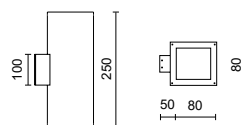

Z.
COLOR

MINI LUXA

X.
CRI80
5

CRI90
6

A PARETE/ WALL

A PARETE/ WALL GU10

COD. ON/OFF	W	K	EMISSIONE / EMISSION
A PARETE / WALL			
MTX.5475. 1 X 7. Z	6x1,2W/230V LED	4000K	dir+indir 20°- 20°
MTX.5475. 1 X 8. Z	6x1,2W/230V LED	3000K	dir+indir 20°- 20°
A PARETE / WALL GU10			
MTX.35BGUW. Z	2x50W/230V GU10 lamp. esclusa/lamp excluded		dir+indir