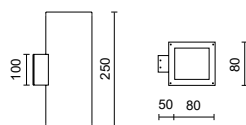

A PARETE/ WALL