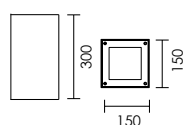

CE	IP65
LED	RG1
CRI 80/90	Driver on/off incl.
L80 B10	50000H
⚡	Mac Adam 3

LUXA

X.
CRI80
5

CRI90
6

A SOFFITTO / CEILING

A PARETE / WALL

Z.
COLOR

- antracite/anthracite -06
- bianco ragg./rough white -32
- nero ragg. / rough black -33
- grigio chiaro opaco/clear matte grey -37
- custom -99