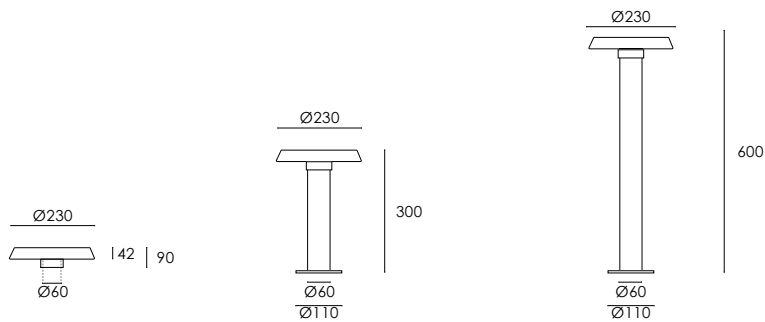

TEBE

CRIB0
5

Y.
4000K
7

3000K
8

2700K
9

Z.
COLOR

- grigio antracite / anthracite grey - 06
- bianco raggrinzante / rough white - 32
- grigio chiaro opaco / clear matte grey - 37
- verde salvia / sage - 53
- giallo / yellow - 54
- Custom - 99