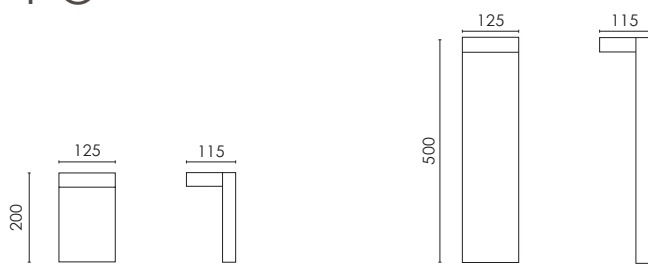

APOLLO XS PALETTO

Struttura in fusione di alluminio e acciaio inox. Verniciatura a polveri epossipoliestere. Vetro temperato sabbato. LED Tono luce bianco 4000K o 3000K. Potenza 6W/230V. Disponibile in due altezze: 200mm e 500mm.

The structure is in die cast aluminium and Stainless steel. Epoxy powder coating. Sanded tempered glass. LED 4000K or 3000K white light tone. Power 6W/230V. Available in two different heights: 200mm e 500mm.

CE	IP65
LED	RG1
CRI 80	Mac Adam 3
L80 B10	
50000H	Driver on/off incl.

APOLLO XS PALETTO

D.
SABBIATO
SANDED
1

CR180
5

Y.
4000K
7

3000K
8

Z.
COLOR

- Antracite / Anthracite - 06 
- Bianco ragg. / Rough white - 32 
- Nero ragg. / Rough black - 33 
- Grigio chiaro / Clear grey - 37 
- Custom - 99 