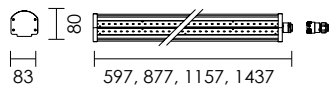

ALU PROOF

HIGH LUMINANCE

Z. anodizzato / anodised -05 ☐

COLOR

SINGLE INSTALLATION