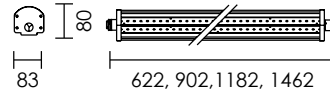

CONTINUOUS INSTALLATION

X.
CRI80
5

CRI90
6

Y.
4000K
7

3000K
8

DIM
1-10V
A1

DALI
A2

COD. ON/OFF	L.MM	W	LM	DIFFUSORE/ DIFFUSER
SINGLE INSTALLATION				
NEF.5661. 0 X Y. Z	597	28W/230V LED	3938/3820lm	acidato/frosted
NEF.5662. 0 X Y. Z	877	42W/230V LED	5918/5740lm	acidato/frosted
NEF.5663. 0 X Y. Z	1157	56W/230V LED	7876/7640lm	acidato/frosted
NEF.5664. 0 X Y. Z	1437	70W/230V LED	9856/9560lm	acidato/frosted
CONTINUOUS INSTALLATION				
NEF.5671. 0 X Y. Z	622	28W/230V LED	3938/3820lm	acidato/frosted
NEF.5672. 0 X Y. Z	902	42W/230V LED	5918/5740lm	acidato/frosted
NEF.5673. 0 X Y. Z	1182	56W/230V LED	7876/7640lm	acidato/frosted
NEF.5674. 0 X Y. Z	1462	70W/230V LED	9856/9560lm	acidato/frosted