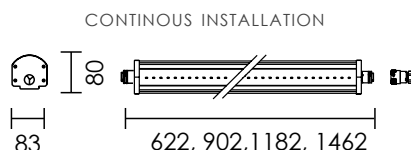

COD. ON/OFF	L.MM	W	LM	DIFFUSORE/ DIFFUSER
SINGLE INSTALLATION				
NEF.5666. 0 X Y. Z	597	17W/230V LED	2630/2380lm	acidato/frosted
NEF.5667. 0 X Y. Z	877	27W/230V LED	3945/3570lm	acidato/frosted
NEF.5668. 0 X Y. Z	1157	36W/230V LED	5260/4760lm	acidato/frosted
NEF.5669. 0 X Y. Z	1437	44W/230V LED	6575/5950lm	acidato/frosted
CONTINUOUS INSTALLATION				
NEF.5676. 0 X Y. Z	622	17W/230V LED	2630/2380lm	acidato/frosted
NEF.5677. 0 X Y. Z	902	27W/230V LED	3945/3570lm	acidato/frosted
NEF.5678. 0 X Y. Z	1182	36W/230V LED	5260/4760lm	acidato/frosted
NEF.5679. 0 X Y. Z	1462	44W/230V LED	6575/5950lm	acidato/frosted

X. CRI80 5

CRI90 6

Y. 4000K 7

3000K 8

DIM 1-10V A1

DALI A2