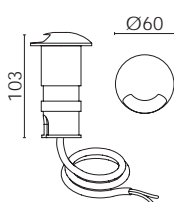

RAGGIO SIDE

COLOR

grigio metallizzato/metallic grey - 50

CRI80	5
Y.	
4000K	7
3000K	8
2700K	9

1 FINESTRA/WINDOW