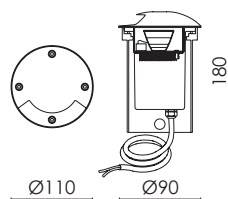

AAA.TRSL08
LED Driver IP20 30W 24V.

AAA.TRSL13
LED Driver IP67 70W 24V.

AAA.CN2
Connettore IP68, 2 vie.
IP68 waterproof connector, 2 way.

AAA.CN3
Connettore IP68, 3 vie.
IP68 waterproof connector, 3 way.

AAA.CN4
Connettore IP68, 4 vie.
IP68 waterproof connector, 4 way.

CE	LED
230V 24V	IP67
RG1	Driver on/off incl.
L80 B10	50000H
CRI 80/90	Recessed box incl.
IK10	Calpestabile Walkable

DIANA SIDE

1 FINESTRA/WINDOW