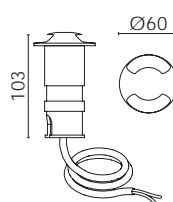

2 FINESTRE/WINDOWS

COD. ON/OFF

W

LM

DRIVER

	1 FINESTRA/WINDOW	2 FINESTRE/WINDOWS	
LAA.5101. 8 5 Y. Z	2W/24V	209/180/172	escluso/excluded
LAA.5101. 9 5 Y. Z	2W/24V	209/180/172	escluso/excluded