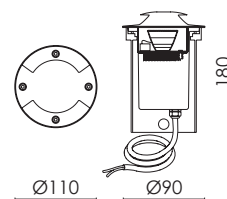

2 FINESTRE/WINDOWS

X.	CR180	5
	CR190	6
Y.	4000K	7
	3000K	8
	2700K	9

COD. ON/OFF

W

LM

DRIVER

1 FINESTRA/WINDOW

JEO.5511. 0 X Y
JEO.35C1GU

9W/230V LED
20W/230V GU10 lampada esclusa/lamp excluded

890/840/770

incorporato/built-in

2 FINESTRE/WINDOWS

JEO.5512. 0 X Y
JEO.35C2GU

9W/230V LED
20W/230V GU10 lampada esclusa/lamp excluded

890/840/770

incorporato/built-in

RGBW

FASCIO/BEAM 25°

JEO.5511. 299
JEO.5512. 299

6W/24V RGBW 1 finestra/window
6W/24V RGBW 2 finestre/windows

395
395

escluso/excluded
escluso/excluded