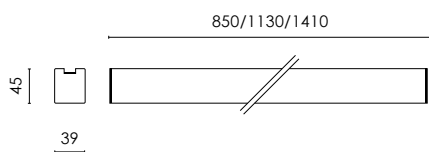

COD. ON/OFF	L.MM	W	LM
TNR.3102. 0 6 Y. Z	850	21W/230V LED	2930/2860/2700
TNR.3103. 0 6 Y. Z	1130	28W/230V LED	3920/3820/3620
TNR.3104. 0 6 Y. Z	1410	35W/230V LED	4910/4780/4540