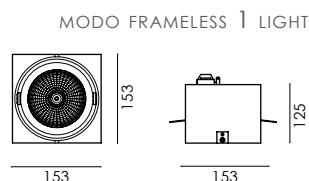

155x155
Cutout / Foro: 155x155mm

CODICE / CODE	L.	L.MM	W	LM
MODO 1 LIGHT				
MOD.5211.D X Y. Z	1 light	186x186	16W/230V COB LED	1350/1250
MOD.5221.D X Y. Z	1 light	186x186	23W/230V COB LED	1950/1850
MOD.5231.D X Y. Z	1 light	186x186	33W/230V COB LED	3600/3300
MODO FRAMELESS 1 LIGHT				
MOB.5211.D X Y. Z	1 light	186x186	16W/230V COB LED	1350/1250
MOB.5221.D X Y. Z	1 light	186x186	23W/230V COB LED	1950/1850
MOB.5231.D X Y. Z	1 light	186x186	33W/230V COB LED	3600/3300