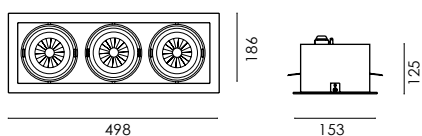

DIM 1-10V A1

DALI A2

MODO 3 LIGHTS

Cutout / Foro: 475x155mm

MODO FRAMELESS 3 LIGHTS

Cutout / Foro: 475x155mm

CODICE / CODE	L.	L.MM	W	LM
MODO 3 LIGHTS				
<b>MOD.5213.D X Y. Z</b>	3 light	498x186	3x16W/230V COB LED	4050/3750
<b>MOD.5223.D X Y. Z</b>	3 light	498x186	3x23W/230V COB LED	5850/5550
<b>MOD.5233.D X Y. Z</b>	3 light	498x186	3x33W/230V COB LED	10800/10200
MODO FRAMELESS 3 LIGHTS				
<b>MOB.5213.D X Y. Z</b>	3 light	498x186	3x16W/230V COB LED	4050/3750
<b>MOB.5223.D X Y. Z</b>	3 light	498x186	3x23W/230V COB LED	5850/5550
<b>MOB.5233.D X Y. Z</b>	3 light	498x186	3x33W/230V COB LED	10800/10200