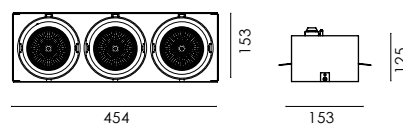

DIM 1-10V A1

DALI A2

MODO 3 LIGHTS

Cutout / Foro: 475x155mm

MODO FRAMELESS 3 LIGHTS

Cutout / Foro: 475x155mm

CODICE / CODE	L.	L.MM	W	LM
MODO 3 LIGHTS				
<b>MOD.5213.D X Y. Z</b>	3 light	498x186	3x16W/230V COB LED	4050/3750
<b>MOD.5223.D X Y. Z</b>	3 light	498x186	3x23W/230V COB LED	5850/5550
<b>MOD.5233.D X Y. Z</b>	3 light	498x186	3x33W/230V COB LED	10800/10200
MODO FRAMELESS 3 LIGHTS				
<b>MOB.5213.D X Y. Z</b>	3 light	498x186	3x16W/230V COB LED	4050/3750
<b>MOB.5223.D X Y. Z</b>	3 light	498x186	3x23W/230V COB LED	5850/5550
<b>MOB.5233.D X Y. Z</b>	3 light	498x186	3x33W/230V COB LED	10800/10200