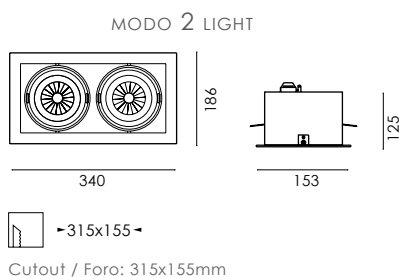

CODICE / CODE	L.	L.MM	W	LM
MODO 2 LIGHTS				
MOD.5212.D X Y. Z	2 light	340x186	2x16W/230V COB LED	2700/2500
MOD.5222.D X Y. Z	2 light	340x186	2x23W/230V COB LED	3900/3700
MOD.5232.D X Y. Z	2 light	340x186	2x33W/230V COB LED	7200/6600
MODO FRAMELESS 2 LIGHTS				
MOB.5212.D X Y. Z	2 light	340x186	2x16W/230V COB LED	2700/2500
MOB.5222.D X Y. Z	2 light	340x186	2x23W/230V COB LED	3900/3700
MOB.5232.D X Y. Z	2 light	340x186	2x33W/230V COB LED	7200/6600

- **D.**
  24°
  1
- 40°
  2
- **X.**
  CRI80
  5
- CRI90
  6
- **Y.**
  4000K
  7
- 3000K
  8
- **DIM**
  1-10V
  A1
- DALI
  A2