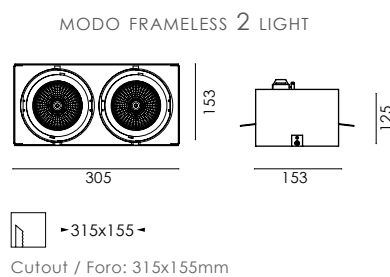

CODICE / CODE	L.	L.MM	W	LM
MODO 2 LIGHTS				
MOD.5212.D X Y. Z	2 light	340x186	2x16W/230V COB LED	2700/2500
MOD.5222.D X Y. Z	2 light	340x186	2x23W/230V COB LED	3900/3700
MOD.5232.D X Y. Z	2 light	340x186	2x33W/230V COB LED	7200/6600
MODO FRAMELESS 2 LIGHTS				
MOB.5212.D X Y. Z	2 light	340x186	2x16W/230V COB LED	2700/2500
MOB.5222.D X Y. Z	2 light	340x186	2x23W/230V COB LED	3900/3700
MOB.5232.D X Y. Z	2 light	340x186	2x33W/230V COB LED	7200/6600

- **D.**
  24°
  1
- 40°
  2
- **X.**
  CRI80
  5
- CRI90
  6
- **Y.**
  4000K
  7
- 3000K
  8
- **DIM**
  1-10V
  A1
- DALI
  A2