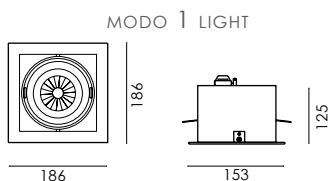

155x155
Cutout / Foro: 155x155mm