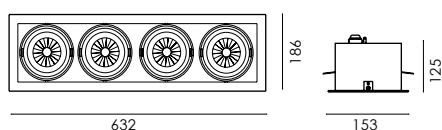

MODO

4 LIGHTS

MODO 4 LIGHT