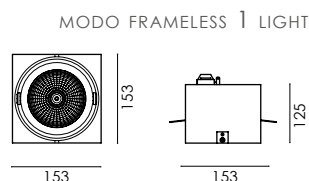

The structure of the lights is made of painted die-cast aluminium. Frame and frameless version. Available with the 1/2/3/4 lamps versions, 24 ° or 40 ° beam angle. Optical group that can be oriented at 30° on two axis.

↳ 155x155 -
Cutout / Foro: 155x155mm

↳ 155x155 -
Cutout / Foro: 155x155mm

CODICE / CODE	L.	L.MM	W	LM
MODO 1 LIGHT				
MOD.5211.D X Y. Z	1 light	186x186	16W/230V COB LED	1350/1250
MOD.5221.D X Y. Z	1 light	186x186	23W/230V COB LED	1950/1850
MOD.5231.D X Y. Z	1 light	186x186	33W/230V COB LED	3600/3300
MODO FRAMELESS 1 LIGHT				
MOB.5211.D X Y. Z	1 light	186x186	16W/230V COB LED	1350/1250
MOB.5221.D X Y. Z	1 light	186x186	23W/230V COB LED	1950/1850
MOB.5231.D X Y. Z	1 light	186x186	33W/230V COB LED	3600/3300