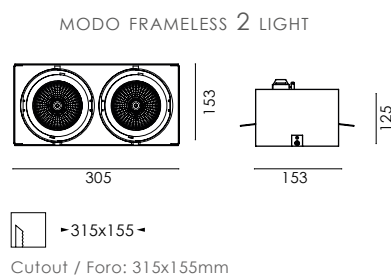

CODICE / CODE	L.	L.MM	W	LM
MODO 2 LIGHTS				
MOD.5212.D X Y. Z	2 light	340x186	2x16W/230V COB LED	2700/2500
MOD.5222.D X Y. Z	2 light	340x186	2x23W/230V COB LED	3900/3700
MOD.5232.D X Y. Z	2 light	340x186	2x33W/230V COB LED	7200/6600
MODO FRAMELESS 2 LIGHTS				
MOB.5212.D X Y. Z	2 light	340x186	2x16W/230V COB LED	2700/2500
MOB.5222.D X Y. Z	2 light	340x186	2x23W/230V COB LED	3900/3700
MOB.5232.D X Y. Z	2 light	340x186	2x33W/230V COB LED	7200/6600

- **D.**
  24° 1
- 40° 2
- **X.**
  CRI80 5
- CRI90 6
- **Y.**
  4000K 7
- 3000K 8
- **DIM**
  1-10V A1
- DALI A2