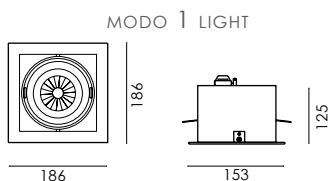

The structure of the lights is made of painted die-cast aluminium. Frame and frameless version. Available with the 1/2/3/4 lamps versions, 24 ° or 40 ° beam angle. Optical group that can be oriented at 30° on two axis.

↳ 155x155 -
Cutout / Foro: 155x155mm

↳ 155x155 -
Cutout / Foro: 155x155mm

CODICE / CODE	L.	L.MM	W	LM
MODO 1 LIGHT				
MOD.5211.D X Y. Z	1 light	186x186	16W/230V COB LED	1350/1250
MOD.5221.D X Y. Z	1 light	186x186	23W/230V COB LED	1950/1850
MOD.5231.D X Y. Z	1 light	186x186	33W/230V COB LED	3600/3300
MODO FRAMELESS 1 LIGHT				
MOB.5211.D X Y. Z	1 light	186x186	16W/230V COB LED	1350/1250
MOB.5221.D X Y. Z	1 light	186x186	23W/230V COB LED	1950/1850
MOB.5231.D X Y. Z	1 light	186x186	33W/230V COB LED	3600/3300