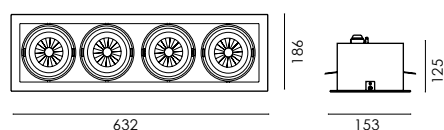

MODO

4 LIGHTS

MODO 4 LIGHT