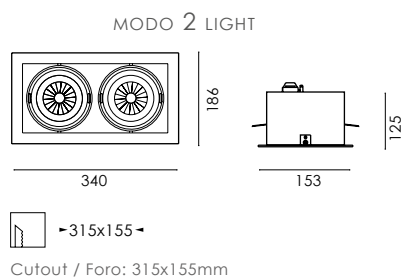

CODICE / CODE	L.	L.MM	W	LM
MODO 2 LIGHTS				
MOD.5212.D X Y. Z	2 light	340x186	2x16W/230V COB LED	2700/2500
MOD.5222.D X Y. Z	2 light	340x186	2x23W/230V COB LED	3900/3700
MOD.5232.D X Y. Z	2 light	340x186	2x33W/230V COB LED	7200/6600
MODO FRAMELESS 2 LIGHTS				
MOB.5212.D X Y. Z	2 light	340x186	2x16W/230V COB LED	2700/2500
MOB.5222.D X Y. Z	2 light	340x186	2x23W/230V COB LED	3900/3700
MOB.5232.D X Y. Z	2 light	340x186	2x33W/230V COB LED	7200/6600

- **D.**
  24° 1
- 40° 2
- **X.**
  CRI80 5
- CRI90 6
- **Y.**
  4000K 7
- 3000K 8
- **DIM**
  1-10V A1
- DALI A2