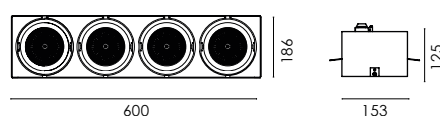

Cutout / Foro: 605x155mm

MODO FRAMELESS 4 LIGHT