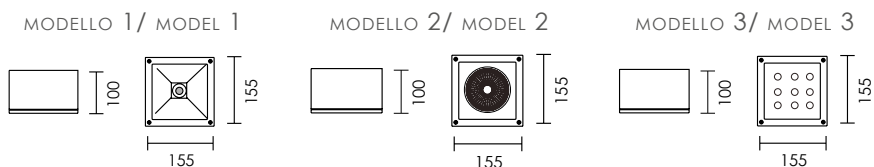

# MINI ORFEO

Z. COLOR

- antracite/anthracite -06
- bianco ragg./rough white -32
- nero ragg. / rough black -33
- grigio chiaro/clear grey -37
- custom -99

X. CRI80  
5

CRI90  
6

Y. 4000K  
7

3000K  
8

CODICE / CODE	W	LM	FASCIO / BEAM	DIFFUSORE / DIFFUSER
MODELLO 1/ MODEL 1				
<b>MTP.5411. 0 X Y. Z</b>	12,5W/230V LED	2650/2540	60°	trasparente/transparent
<b>MTP.5411. 1 X Y. Z</b>	12,5W/230V LED	2650/2540	60°	satinato/satined
MODELLO 2/ MODEL 2				
<b>MTP.5433. 1 X Y. Z</b>	12,5W/230V LED	2650/2540	13°	trasparente/transparent
<b>MTP.5433. 2 X Y. Z</b>	12,5W/230V LED	2650/2540	20°	trasparente/transparent
<b>MTP.5433. 3 X Y. Z</b>	12,5W/230V LED	2650/2540	38°	trasparente/transparent
MODELLO 3/ MODEL 3				
<b>MTP.5444. 1 X Y. Z</b>	18W/230V LED	1880/1750	15°	trasparente/transparent
<b>MTP.5444. 2 X Y. Z</b>	18W/230V LED	1880/1750	25°	trasparente/transparent
<b>MTP.5444. 3 X Y. Z</b>	18W/230V LED	1880/1750	38°	trasparente/transparent