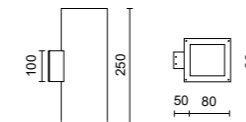

MINI LUXA

X. CRI80 5

CRI90 6

A PARETE/ WALL