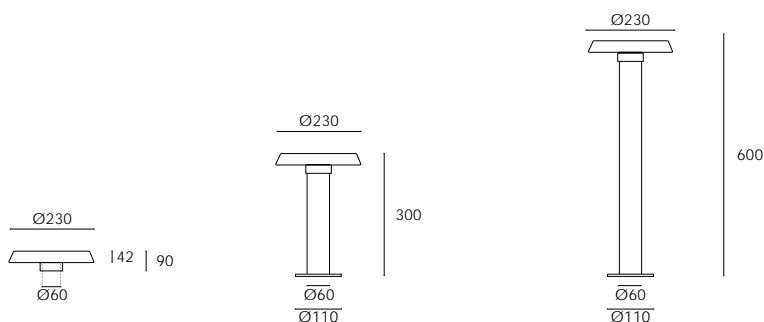

CODICE / CODE	H.MM	W	LM	PALO/POLE
SOLO TESTA/ ONLY HEAD				
MTY.7001.0 5 Y		13W/230V LED	2100/2000	palo escluso/pole excluded
MTY.7002.0 5 Y		17W/230V LED	2700/2550	palo escluso/pole excluded
300 MM				
MTY.7031.0 5 Y	300	13W/230V LED	2100/2000	palo incluso/pole included
MTY.7032.0 5 Y	300	17W/230V LED	2700/2550	palo incluso/pole included
600 MM				
MTY.7061.0 5 Y	600	13W/230V LED	2100/2000	palo incluso/pole included
MTY.7062.0 5 Y	600	17W/230V LED	2700/2550	palo incluso/pole included

ACCESSORI / ACCESSORIES

MTY.TF
Tirafondi per muratura.
Pole fixing bolts.