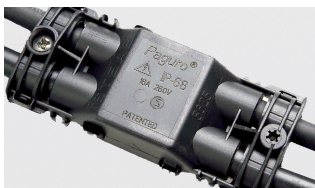

ENG: Spider is a range of recessed outdoor linear light fittings available in different versions with various beams. It can be used as single element or in continuous lines. For wall ceiling or floor use, they are the ideal solution for corridors, porticos or walkways, but also for large architectures or open-spaces. The structure is made of extruded aluminum, anodized finishing with high resistance against corrosion, end-caps in aluminum alloy, tempered glass diffuser 6mm thick, transparent with lenses. Screws in stainless steel A4, silicon Gaskets, from 18leds/960mm to 27leds/1260mm power. Electronic driver and recessed box in steel to be ordered separately.

### Accessori/Accessories

AAA.CN3000.00  
Connettore IP68, 3 vie.

AAA.CN3000.00  
IP68 waterproof connector, 3 ways.

AAA.CN4000.00  
Connettore IP68, 4 vie.

AAA.CN4000.00  
IP68 waterproof connector - 4 ways.