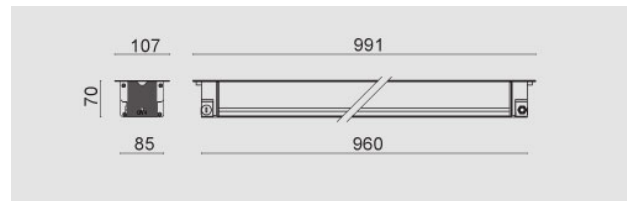

Descrizione/Description

IT: Famiglia di incassi a pavimento ad uso esterno disponibile in più versioni con diverse tipologie fasci, possono essere utilizzati singolarmente o in fila continua, per installazioni a parete o a pavimento. Sono adatti ad illuminare corridoi, portici o camminamenti, ma anche per grandi opere architettoniche e/o open-space. Struttura in alluminio estruso finitura anodizzato ad elevata resistenza all'ossidazione. Testate in lega di alluminio pressofuso. Diffusore in vetro temperato spessore 6 mm trasparente con lenti. Viti a brugola in acciaio INOX A4. Guarnizioni in silicone ricotto. Potenze da 18led/960mm a 27led /1260mm. Alimentatore e cassaforma da ordinare separatamente.

ENG: Spider is a range of recessed outdoor linear light fittings available in different versions with various beams. It can be used as single element or in continuous lines. For wall ceiling or floor use, they are the ideal solution for corridors, porticos or walkways, but also for large architectures or open-spaces. The structure is made of extruded aluminum, anodized finishing with high resistance against corrosion, end-caps in aluminum alloy, tempered glass diffuser 6mm thick, transparent with lenses. Screws in stainless steel A4, silicon Gaskets, from 18leds/960mm to 27leds/1260mm power. Electronic driver and recessed box in steel to be ordered separately.

Codice/Code	JAD.5837.199.05
Potenza/Power	18x1,2W
Colore/Color	Anodizzato naturale
Fascio luminoso/Light beam	Fascio 15°