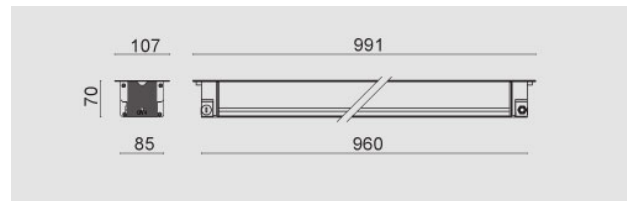

Spider Incasso Led RGB 991mm 18x1.2W, lente fascio medio, driver escluso, anodizzato

Spider Incasso Led RGB 991mm, 18x1.2W, medium beam lenses, driver excluded, natural anodized.

Descrizione/Description

ENG: Spider is a range of recessed outdoor linear light fittings available in different versions with various beams. It can be used as single element or in continuous lines. For wall ceiling or floor use, they are the ideal solution for corridors, porticos or walkways, but also for large architectures or open-spaces. The structure is made of extruded aluminum, anodized finishing with high resistance against corrosion, end-caps in aluminum alloy, tempered glass diffuser 6mm thick, transparent with lenses. Screws in stainless steel A4, silicon Gaskets, from 18leds/960mm to 27leds/1260mm power. Electronic driver and recessed box in steel to be ordered separately.