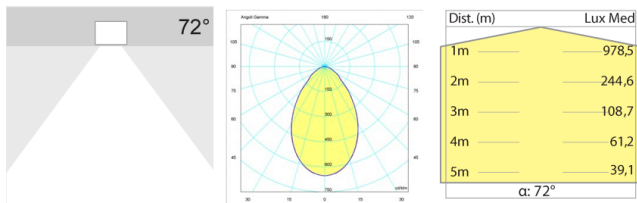

Descrizione/Description

IT: Flux è una collezione di apparecchi da incasso dalle forme essenziali e razionali. La luce prodotta risulta diffusa e gradevole, e la sua versatilità lo rende adatto ad ambienti dalle diverse dimensioni. Cornice in pressofusione di alluminio verniciato a polveri. Struttura in lamiera di acciaio e ottica in alluminio purissimo e ad alto rendimento. Vetro di protezione temperato, interamente o parzialmente sabbiato.

ENG: Flux is a collection of recessed lights with essential and rational shapes. The light produced is diffuse and pleasant, and its versatility makes it suitable for environments of different sizes. Frame in powder-coated die-cast aluminium. Steel sheet structure and high performance purealuminium optics. Tempered protection glass with partial or frosted finish.

Codice/Code	JEE.5311.057.02
Tonalità/Light tone	4000K
Potenza/Power	24W
Fusso luminoso/Luminous flux	3501 lm - 4000 lm
Colore/Color	Bianco Ral9010
Driver/Driver	Driver On/Off