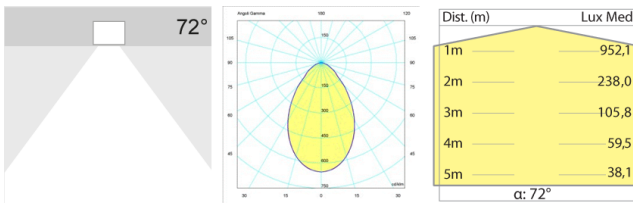

Descrizione/Description

IT: Flux è una collezione di apparecchi da incasso dalle forme essenziali e razionali. La luce prodotta risulta diffusa e gradevole, e la sua versatilità lo rende adatto ad ambienti dalle diverse dimensioni. Cornice in pressofusione di alluminio verniciato a polveri. Struttura in lamiera di acciaio e ottica in alluminio purissimo e ad alto rendimento. Vetro di protezione temperato, interamente o parzialmente sabbiato.

ENG: Flux is a collection of recessed lights with essential and rational shapes. The light produced is diffuse and pleasant, and its versatility makes it suitable for environments of different sizes. Frame in powder-coated die-cast aluminium. Steel sheet structure and high performance purealuminium optics. Tempered protection glass with partial or frosted finish.

Codice/Code	JEE.5311.058.02
Tonalità/Light tone	3000K
Potenza/Power	24W
Fusso luminoso/Luminous flux	3001 lm - 3500 lm
Colore/Color	Bianco Ral9010
Driver/Driver	Driver On/Off