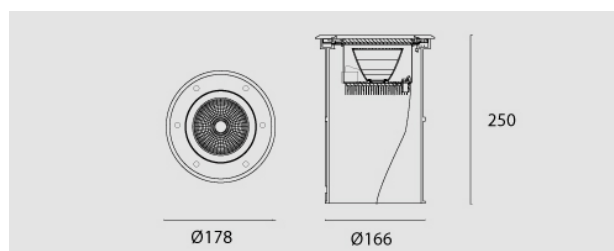

Descrizione/Description

IT: Sono gli incassi a terra storici di Civic. Le nuove fonti luminose e la nuova tecnologia produttiva mantengono questa collezione originale e al passo con i tempi. La famiglia è realizzata interamente in acciaio Inox offrendo maggior resistenza e durata nel tempo. Corpo e anello di chiusura in acciaio inox AISI 304. Grado di protezione IP67. Schermo di protezione in vetro trasparente temperato di spessore 10mm con resistenza meccanica IK 10 per passaggio veicolare. Guarnizione in gomma al silicone. Equipaggiato con un LED di colore bianco 4000K o 3000K. Potenza 13W. Fornito completo di driver integrato nella struttura e di cavo di collegamento H05RN-F 3x1mm².

ENG: Civic's historic ground recessed range. The new sources and the new production technology, maintains this range up to date. The construction entirely in Stainless steel ensure reliability and quality along the time. Structure and closing ring made of AISI 304 stainless steel. IP67 protection degree. Protection shield made of transparent tempered glass with 10mm thickness and IK 10 shock resistance for vehicle passage use. Silicone rubber gasket. Fixed reflector. Equipped with one LED in 4000K or 3000K color temperature. Power 13W. Supplied with built-in driver and H05RN-F 3x1mm² connecting cable.

Codice/Code	JEL.5540.157.00
Tonalità/Light tone	4000K
Potenza/Power	13W
Fusso luminoso/Luminous flux	2000 lm - 2500 lm
Fascio luminoso/Light beam	Fascio 45°
Driver/Driver	Driver On/Off