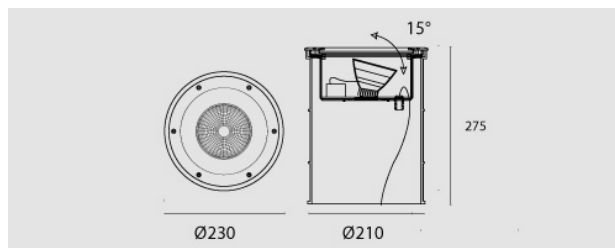

IT: Sono gli incassi a terra storici di Civic. Le nuove fonti luminose e la nuova tecnologia produttiva mantengono questa collezione originale e al passo con i tempi. La famiglia è realizzata interamente in acciaio Inox offrendo maggior resistenza e durata nel tempo. Corpo e anello di chiusura in acciaio inox AISI 304. Grado di protezione IP67. Schermo di protezione in vetro trasparente temperato di spessore 12mm con resistenza meccanica IK 10 per passaggio veicolare. Guarnizione in gomma al silicone. Riflettore fisso asimmetrico o orientabile. Equipaggiato con un LED di colore bianco 4000K o 3000K. Potenze da 17W. Fornito completo di driver integrato nella struttura e di cavo di collegamento H05RN-F 3x1mm².

ENG: Civic's historic ground recessed range. The new sources and the new production technology, maintains this range up to date. The construction entirely in Stainless steel ensure reliability and quality along the time. Structure and closing ring made of AISI 304 stainless steel. IP67 protection degree. Protection shield made of transparent tempered glass with 12mm thickness and IK 10 shock resistance for vehicle passage use. Silicone rubber gasket. Fixed, asymmetric or adjustable reflector. Equipped with one LED in 4000K or 3000K color temperature. Power 17W. Supplied with built-in driver and H05RN-F 3x1mm² connecting cable.

Codice/Code	JEP.5591.158.00
Tonalità/Light tone	3000K
Potenza/Power	17W
Fusso luminoso/Luminous flux	2501 lm - 3000 lm
Fascio luminoso/Light beam	Fascio 38°
Driver/Driver	Driver On/Off