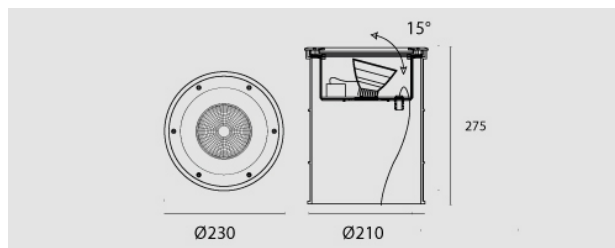

IT: Sono gli incassi a terra storici di Civic. Le nuove fonti luminose e la nuova tecnologia produttiva mantengono questa collezione originale e al passo con i tempi. La famiglia è realizzata interamente in acciaio Inox offrendo maggior resistenza e durata nel tempo. Corpo e anello di chiusura in acciaio inox AISI 304. Grado di protezione IP67. Schermo di protezione in vetro trasparente temperato di spessore 12mm con resistenza meccanica IK 10 per passaggio veicolare. Guarnizione in gomma al silicone. Riflettore fisso asimmetrico o orientabile. Equipaggiato con un LED di colore bianco 4000K o 3000K. Potenze da 17W. Fornito completo di driver integrato nella struttura e di cavo di collegamento H05RN-F 3x1mm².

ENG: Civic's historic ground recessed range. The new sources and the new production technology, maintains this range up to date. The construction entirely in Stainless steel ensure reliability and quality along the time. Structure and closing ring made of AISI 304 stainless steel. IP67 protection degree. Protection shield made of transparent tempered glass with 12mm thickness and IK 10 shock resistance for vehicle passage use. Silicone rubber gasket. Fixed, asymmetric or adjustable reflector. Equipped with one LED in 4000K or 3000K color temperature. Power 17W. Supplied with built-in driver and H05RN-F 3x1mm² connecting cable.

Codice/Code	JEP.5591.357.00
Tonalità/Light tone	4000K
Potenza/Power	17W
Fusso luminoso/Luminous flux	2501 lm - 3000 lm
Fascio luminoso/Light beam	Fascio 13°
Driver/Driver	Driver On/Off