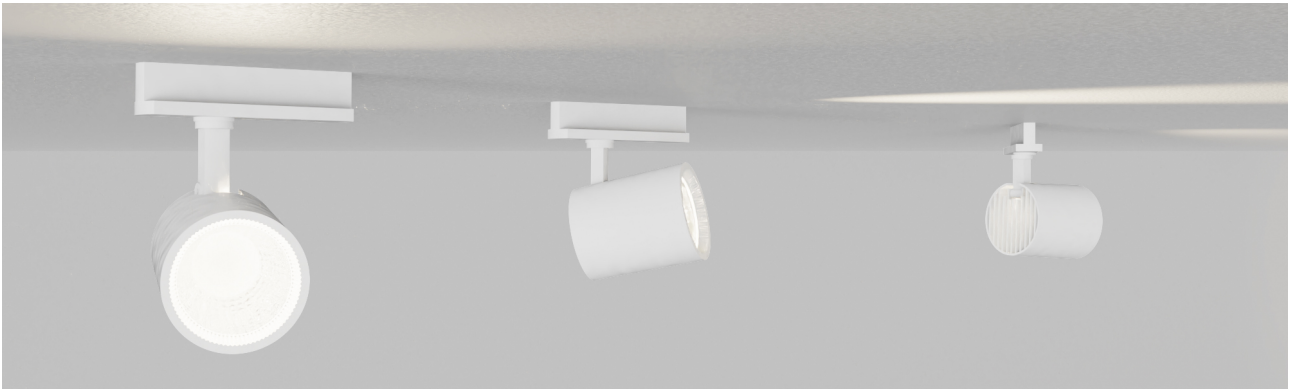

Accessori/Accessories

MDI.EL
DIVA In / Plus, diffusore ellittico.

MDI.EL
DIVA In / Plus, elliptical lens.

MDI.FC
DIVA In / Plus, copertura riflettore satinata.

MDI.FC
DIVA In / Plus, flood satined lens.

MDI.HC
DIVA In / Plus, diffusore a nido d'ape.

MDI.HC
DIVA In / Plus, honeycomb lens.