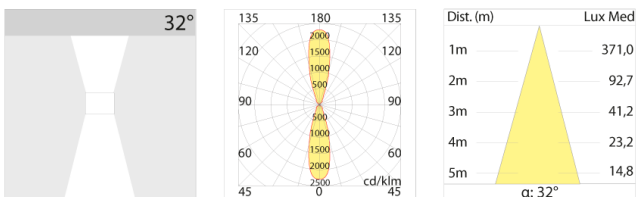

Descrizione/Description

IT: Serie di apparecchi per esterni, disponibili nella versione da parete e da plafone. Per il loro design lineare risultano particolarmente adatte ad ambienti di tipo moderno, sia in ambito privato che commerciale. Luxa e Mini Luxa arredano e illuminano adeguatamente verande, balconi, terrazzi ma anche scale e pareti di strutture ricettive, alberghi e piscine. MINILUXA: Serie di apparecchi per esterni. Disponibile nelle versioni parete e soffitto. Struttura in estruso di alluminio e viterie in acciaio inox. Driver incluso.

ENG: Series of outdoor luminaires, available in the wall and ceiling version. Due to their linear design they are particularly suitable for modern environments, both in private and commercial environments. Luxa and Mini Luxa adequately furnish and illuminate verandas, balconies, terraces but also stairs and walls of accommodation facilities, hotels and swimming pools. MINILUXA: Serie of outdoor lighting fittings. Available as wall and ceiling version. Structure in aluminum. Stainless steel screws. Driver included.

Codice/Code	MTX.35BGUW00.32
Potenza/Power	2x50W
Colore/Color	Bianco Raggrinzante
Driver/Driver	Driver On/Off