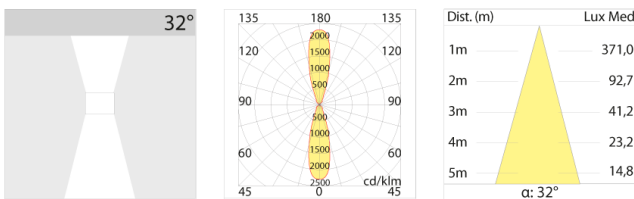

Descrizione/Description

IT: Serie di apparecchi per esterni, disponibili nella versione da parete e da plafone. Per il loro design lineare risultano particolarmente adatte ad ambienti di tipo moderno, sia in ambito privato che commerciale. Luxa e Mini Luxa arredano e illuminano adeguatamente verande, balconi, terrazzi ma anche scale e pareti di strutture ricettive, alberghi e piscine. MINILUXA: Serie di apparecchi per esterni. Disponibile nelle versioni parete e soffitto. Struttura in estruso di alluminio e viterie in acciaio inox. Driver incluso.

ENG: Series of outdoor luminaires, available in the wall and ceiling version. Due to their linear design they are particularly suitable for modern environments, both in private and commercial environments. Luxa and Mini Luxa adequately furnish and illuminate verandas, balconies, terraces but also stairs and walls of accommodation facilities, hotels and swimming pools. MINILUXA: Serie of outdoor lighting fittings. Available as wall and ceiling version. Structure in aluminum. Stainless steel screws. Driver included.

Codice/Code	MTX.35BGUW00.37
Potenza/Power	2x50W
Colore/Color	Grigio chiaro opaco
Driver/Driver	Driver On/Off