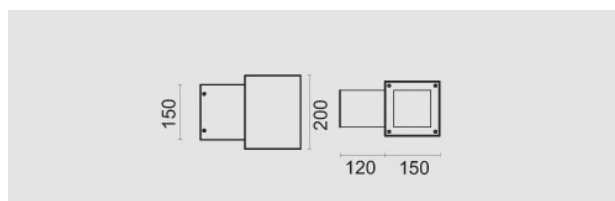

Descrizione/Description

IT: Serie di apparecchi per esterni, disponibili nella versione da parete e da plafone. Per il loro design lineare risultano particolarmente adatte ad ambienti di tipo moderno, sia in ambito privato che commerciale. Luxa e Mini Luxa arredano e illuminano adeguatamente verande, balconi, terrazzi ma anche scale e pareti di strutture ricettive, alberghi e piscine. LUXA: Serie di apparecchi per esterni. Disponibile nelle versioni parete e soffitto. Struttura in estruso di alluminio e viterie in acciaio inox. Driver incluso.

ENG: Series of outdoor luminaires, available in the wall and ceiling version. Due to their linear design they are particularly suitable for modern environments, both in private and commercial environments. Luxa and Mini Luxa adequately furnish and illuminate verandas, balconies, terraces but also stairs and walls of accommodation facilities, hotels and swimming pools. LUXA: Serie of outdoor lighting fittings. Available as wall and ceiling version. Structure in aluminum. Stainless steel screws. Driver included.

Codice/Code	MTX.5479.158.06
Tonalità/Light tone	3000K
Potenza/Power	34W
Fusso luminoso/Luminous flux	5001 lm - 5500 lm
Colore/Color	Grigio antracite
Fascio luminoso/Light beam	Fascio diretto 45°/ indiretto 45°
Driver/Driver	Driver On/Off